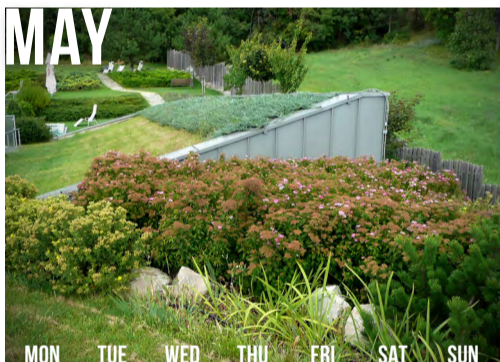

MON	TUE	WED	THU	FRI	SAT	SUN
1	2	3	4	5	6	7
8	9	10	11	12	13	14
15	16	17	18	19	20	21
22	23	24	25	26	27	28
29	30	31